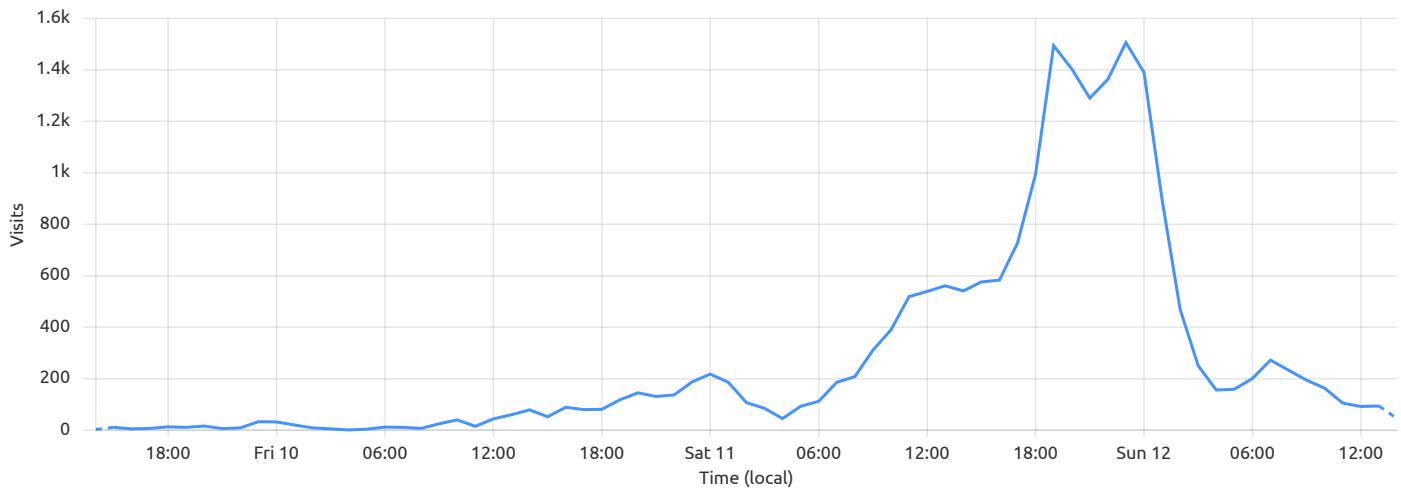

Web Analytics for all sites

Jun 9th 2022 14:33 (UTC +08:00) → Jun 12th 2022 14:33 (UTC +08:00)

Filters:

Host equals kff.systemphoenix.net

Visits summary

When someone navigates to your website, either directly or from an external referer. One visit can consist of multiple page views.

All [Referer](#) [Host](#) [Country](#) [Path](#) [Browser](#) ...

Total **20.26k** ● kff.systemphoenix.net **20.26k**

Visits by country

Malaysia	19.78k
Singapore	306
Brunei Darussalam	93
Guam	17
United States	16
Indonesia	13
Thailand	11
Australia	10
Unknown states, other entities or organizations	5
Ireland	2